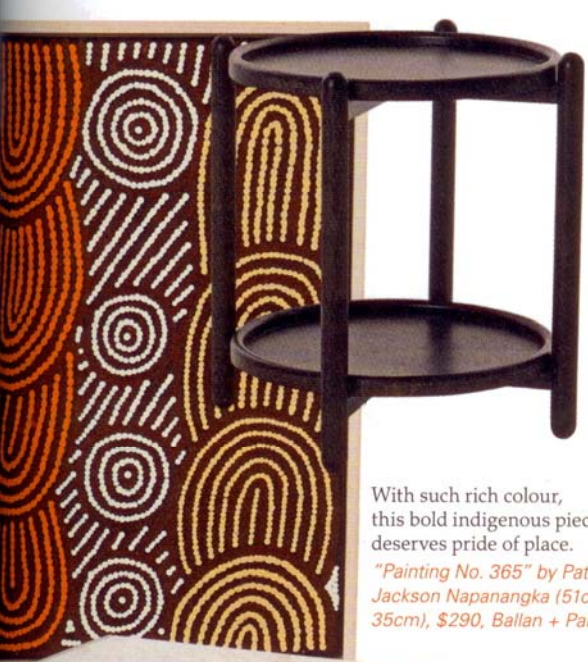

Aha! Looks like Nick's found a great ceramic votive.

T TEMPERATURE.

Temperature Design
Walker Side Table
Real Living Magazine
September 2007

With such rich colour, this bold indigenous piece deserves pride of place.
"Painting No. 365" by Patricia Jackson Napanangka (51cm x 35cm), \$290, Ballan + Pallan.

Sturdy and stylish: this stainless steel-framed table has a classic marble top.
Elle coffee table, \$695, Globe West.

get clare's look

Stick with a natural colour scheme but mix and match the textures

This versatile table has removable tray-style shelves, and is available in a variety of finishes.
Walker side table in dark-stained American oak, \$590, Temperature Design.

Smooth ceramic vases in quirky shapes give a space character. Try them in the bathroom.
Horizon matt bottle vase (left), about \$50, and Cone matt vase, about \$70, Elliot Golightly.

This handwoven rattan chair is suitable for placing on your patio, too.
Mäsö easy chair, \$89, Ikea.