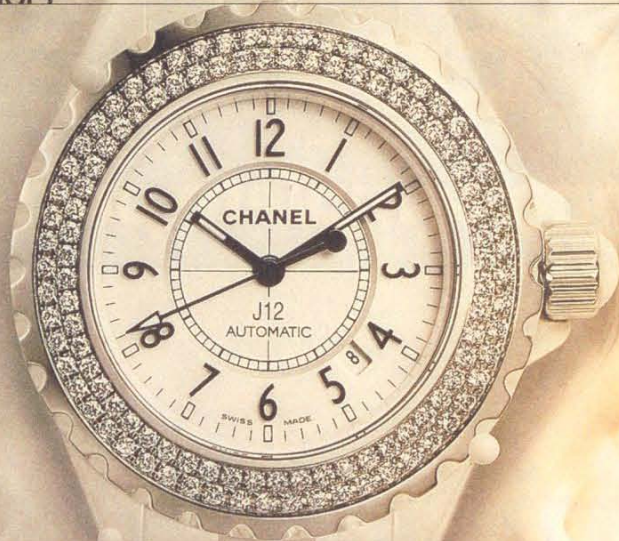

interiors

Hidden
beauty

Cousins Coffee Table

Spindle Side Table

T
TEMP
ERA.
URE.

Temperature Design

Herald Sun
Home Magazine
Page 20
November 4, 2006